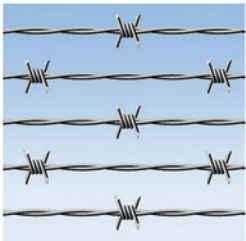

Sand Bags

Made of tightly woven nylon fabric, Sand Bags are useful in **adding stability** and preventing movement to fence panels. Weighing in at a hefty 34 lbs., Sand Bags are often used near areas with a heavy pedestrian presence, in areas prone to high winds and when windscreens is used.

Sand Bags are typically placed on panel stands to provide maximum support and minimum interference.

Top Rail

Top Rail adds **additional strength** and provides the look of permanent fencing without the high price of similar security options.

Tension Wire

Tension Wire strengthens the fence and prevents it from being damaged from illegal entry if accessed from above, or if installed below, secures the base of the fence.

Barbed Wire

3-Strand Barbed Wire is a **superior security deterrent**, sending a strong visible and physical message to anyone who might want to attempt to gain illegal access to your event site.

Features & Benefits

- Reinforces Overall Stability
- Provides Visual Deterrence
- Discourages Theft & Vandalism
- Fortifies Perimeter Security
- Delivers Peace of Mind

Specifications

- Galvanized Steel Construction
- Top Rail: 1 3/8" Diameter
- Barbed Wire: Gauge 12.5
- Corrosion Resistant Coating
- Available for 4', 6', 8' Fencing